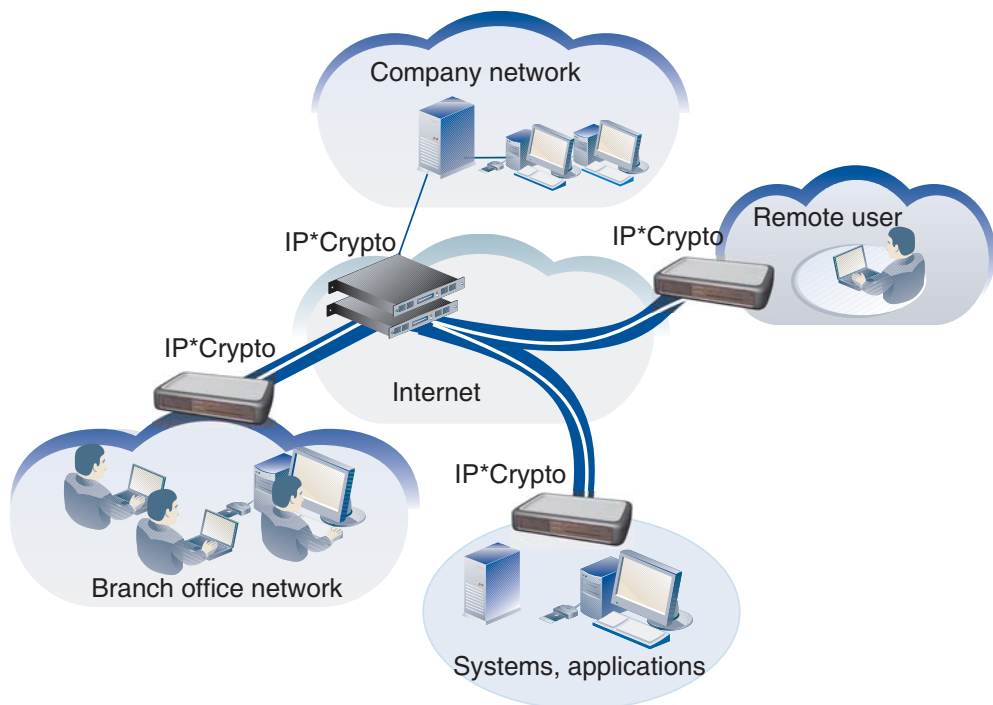

Centralized management

Insta IP*Crypto management solution enables efficient management and deployment. The management solution offers an easy way to implement centralized configuration and software upgrade distribution.

The management system enables centralized management of devices, configurations, automated software upgrade deliveries and deployment, as well as access control management, monitoring and reporting.

Complete turnkey solution for secure IP communication

Insta IP*Crypto can also be supplied as a complete turnkey solution. In addition to the equipment, we provide system management, key management, authentication and access control solutions. Our certified Support Center also offers consultancy, customer support and training to our partners and end customers.

ABOUT US:

Insta DefSec's Security Systems is a global information security specialist developing and supplying networking and information security solutions. We focus on innovative solutions and applications for customers with high quality and security requirements.

Our top-level expertise and technology, combined with our certified operating practices, have ensured us an internationally recognized position as one of the leading security companies in the market.

Insta IP*Crypto typical application scenario

- secure access for the remote user
- connecting branch offices to the company network
- connecting systems (e.g. M2M or applications (e.g. VoIP))